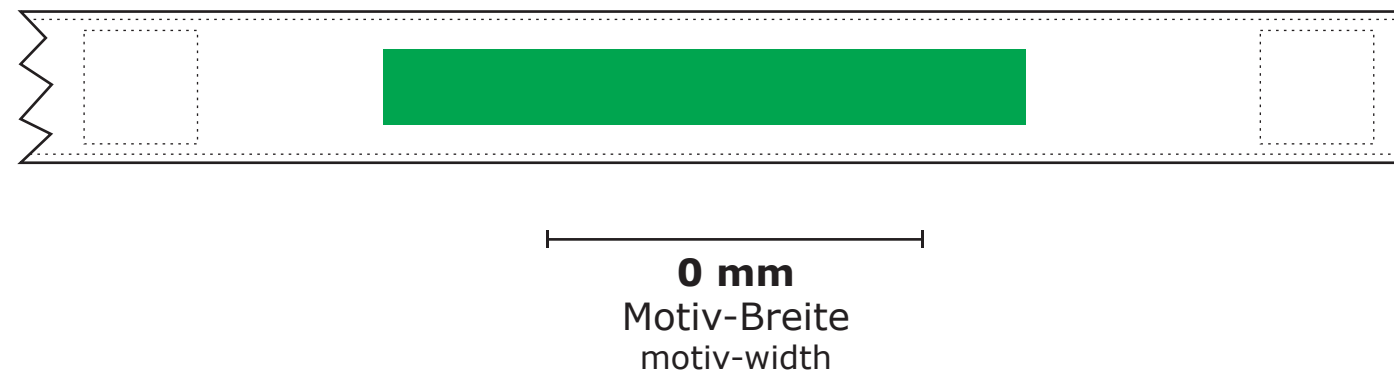

**important points:**  
 - This page shows just a preview of the design.  
 - Sizes and positions can slightly variance to the final product.  
 - Small colour deviations can happen because of fabric texture.

Art.Nr. / item-no.

9131

**SCHLISSBAND**  
CLOSING STRIP

Maßstab / scale	Breite / width
1:1	20 mm
Bezugs-Farben / cover colours	
<input type="checkbox"/> ~ PMS	
Druck-Farben / printing colours	
<input type="checkbox"/> ~ PMS	
Legende / legend	
----- Naht/seam	
Druckbereich / print-sector	
	